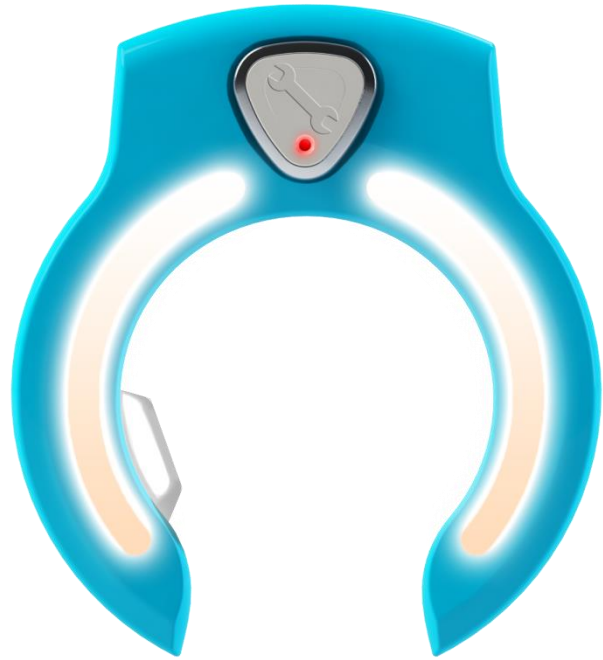

Unlock NYC.

citi bike

The bikes are on their way.

Text "Cibike" to 55155
for more info or to get the app.
cibikenyc.com

TITAN

THE BIRD

Over 400,000 bikes available

235

A weather widget with a blue border and rounded corners. On the left is a circular icon of a sun with rays. To its right, the numbers '103' and '73°' are displayed in a large, bold, blue font. A blue line extends from the right side of the widget towards the center of the image.

A smaller weather widget with a blue border and rounded corners. It features a circular icon of a sun with rays and the number '032' in a blue font. A blue line extends from the left side of the widget towards the right side of the image.