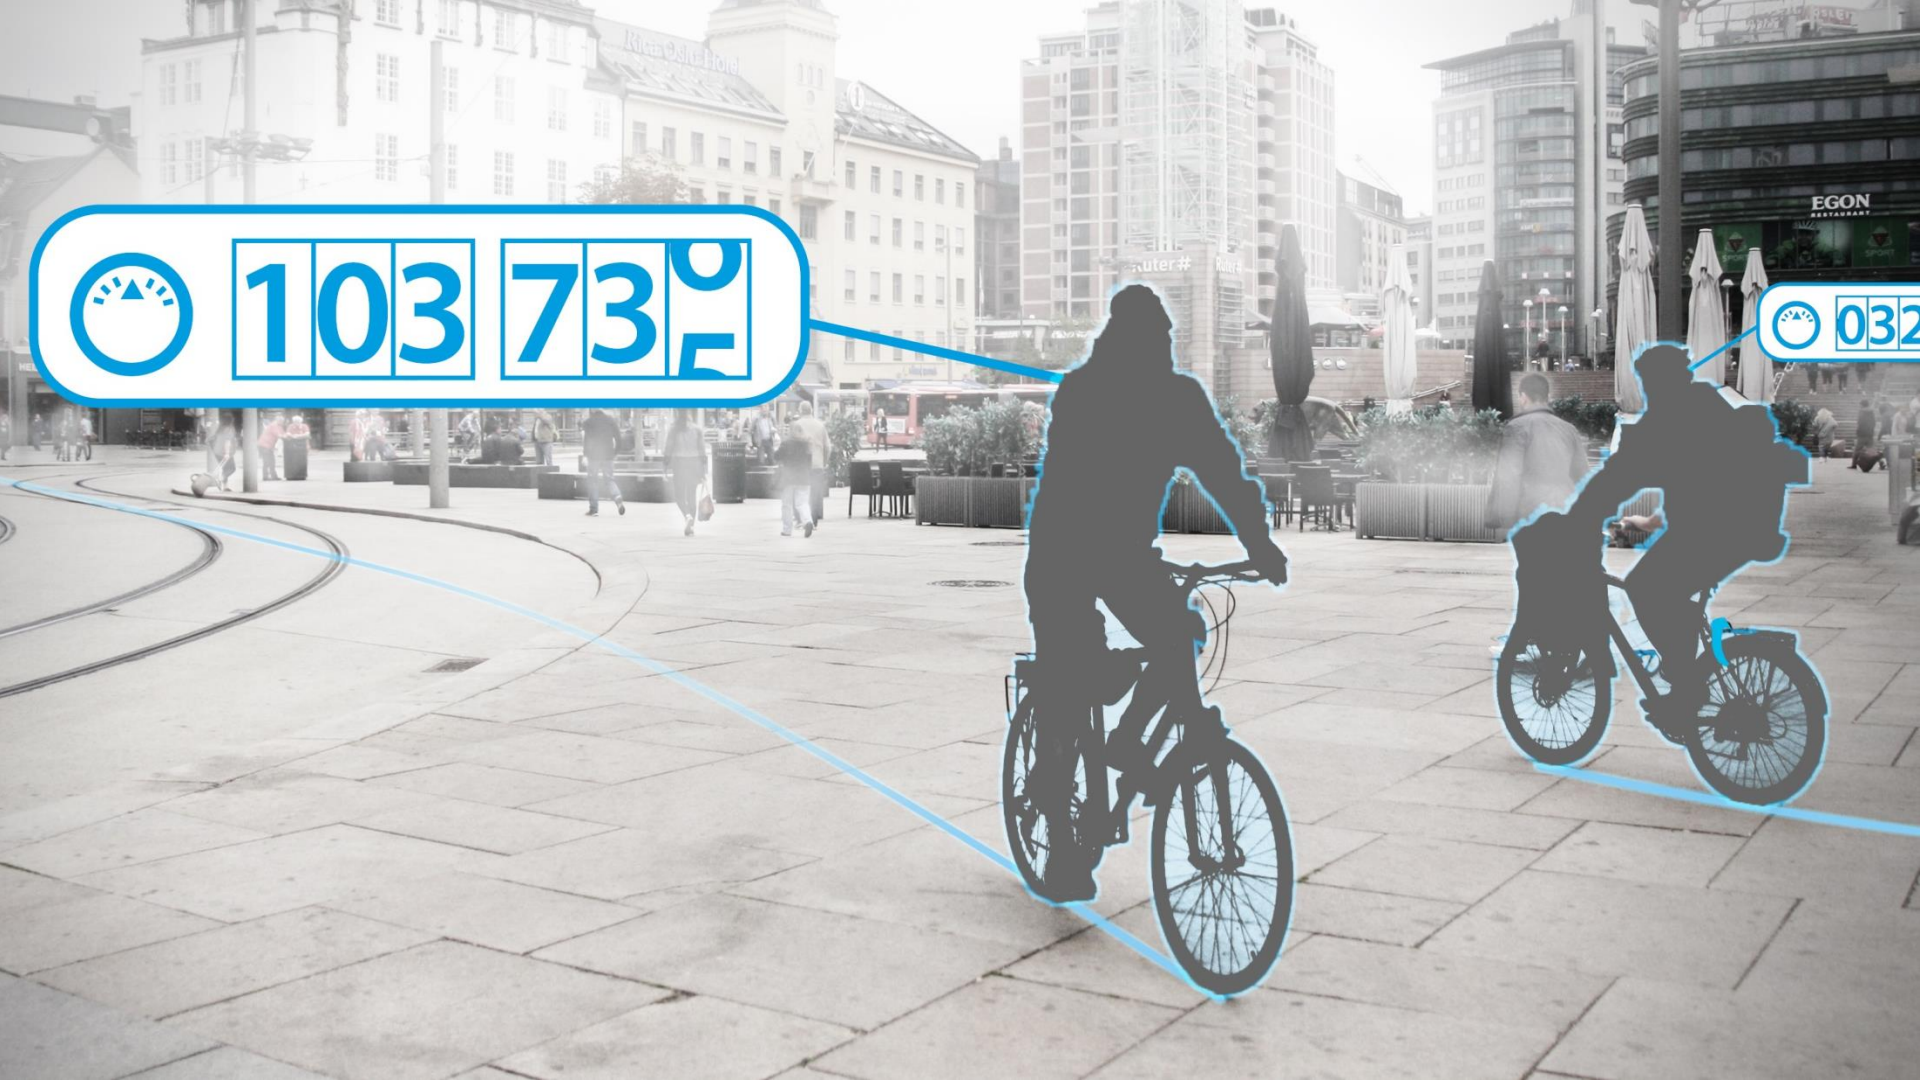

A weather widget with a blue border and rounded corners. On the left is a circular icon of a sun with rays. To its right, the numbers '103' and '73°' are displayed in a large, bold, blue font. A blue line extends from the right side of the widget towards the center of the image.