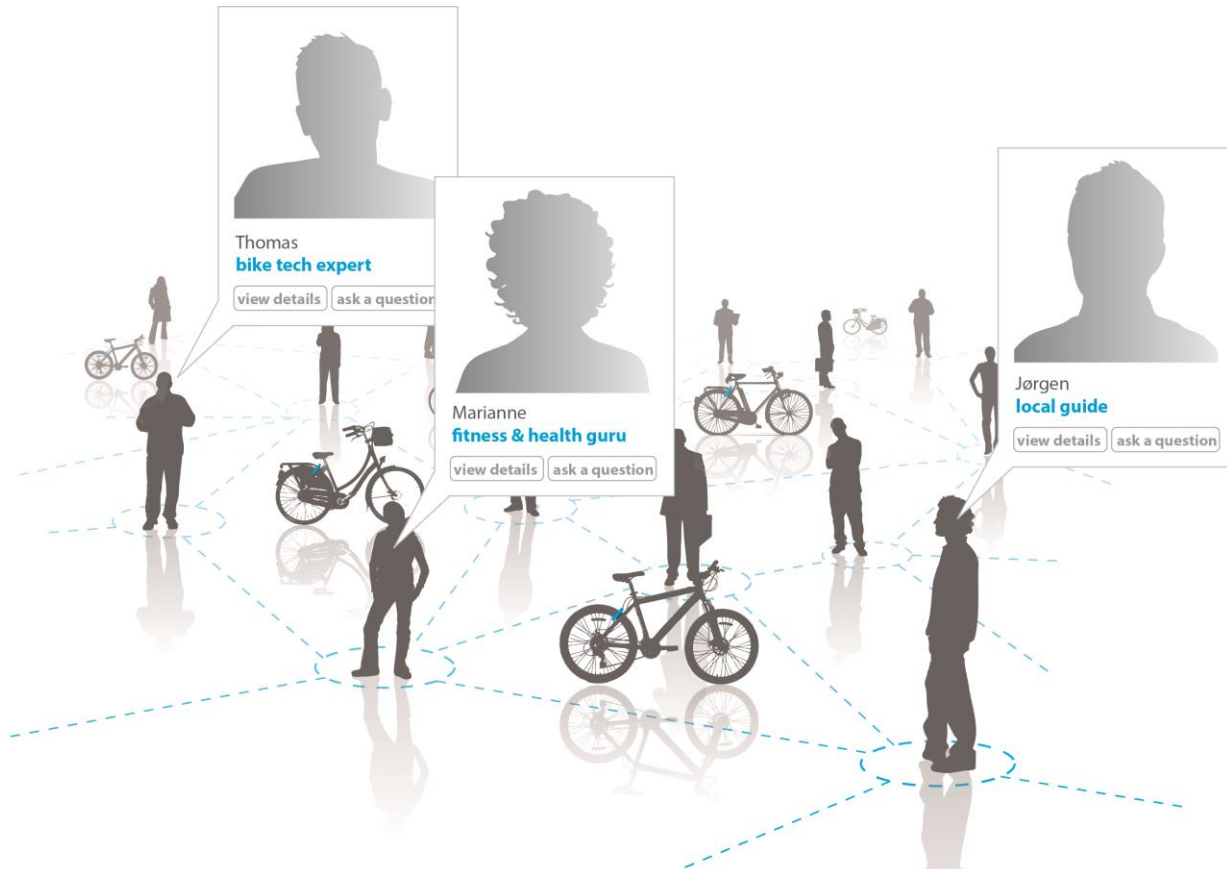

Unlock NYC.

citi bike

The bikes are on their way.

Text "Cibike" to 55155
for more info or to get the app.
cibikenyc.com

TITAN

THE BIRD

Over 400,000 bikes available

235

A weather widget with a blue border and rounded corners. On the left is a circular icon of a sun with rays. To its right, the numbers '103' and '73°' are displayed in a large, bold, blue font. A blue line extends from the right side of the widget towards the center of the image.

A smaller weather widget with a blue border and rounded corners. It features a circular icon of a sun with rays and the number '032' in a blue font. A blue line extends from the left side of the widget towards the right side of the image.