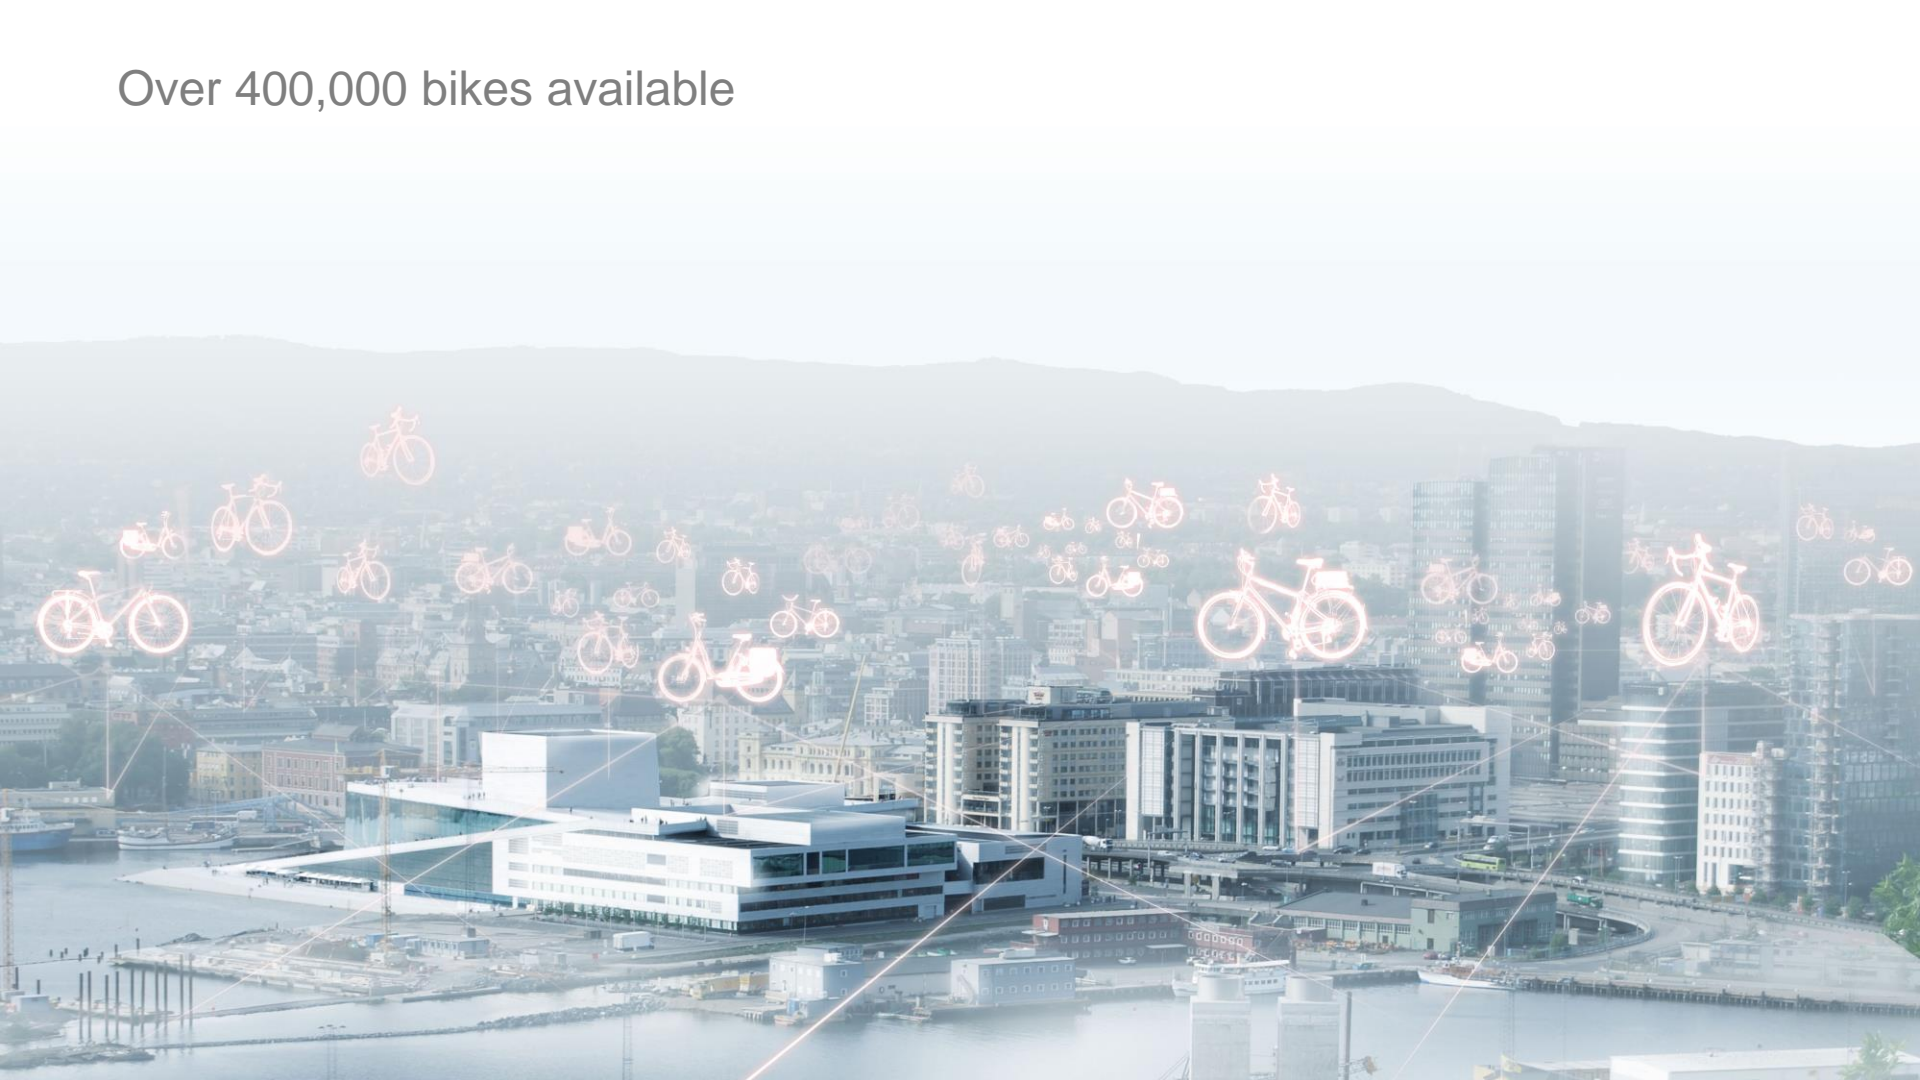

Unlock NYC.

citi bike

The bikes are on their way.

Text "Cibike" to 55155
for more info or to get the app.
cibikenyc.com

TITAN

THE BIRD

Over 400,000 bikes available

235

A weather widget with a blue border and rounded corners. On the left is a circular icon of a sun with rays. To its right, the numbers '103' and '73°' are displayed in a large, bold, blue font. A blue line extends from the right side of the widget towards the center of the image.

A smaller weather widget with a blue border and rounded corners. It features a circular icon of a sun with rays and the number '032' in a blue font. A blue line extends from the left side of the widget towards the right side of the image.