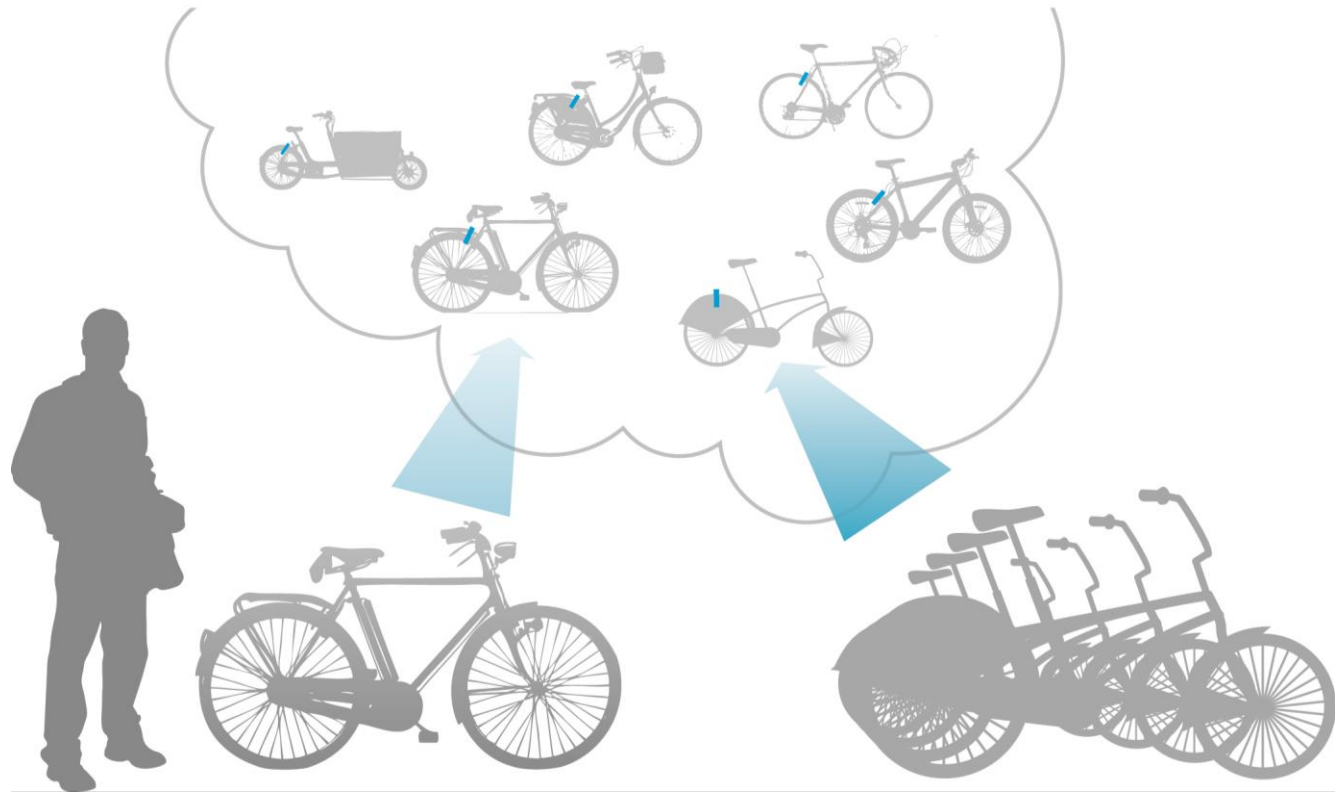

Unlock NYC.

citi bike

The bikes are on their way.

Text "Cibike" to 55155
for more info or to get the app.
cibikenyc.com

TITAN

THE BIRD

Over 400,000 bikes available

235

A weather widget with a blue border and rounded corners. On the left is a circular icon of a sun with rays. To its right, the numbers '103' and '73°' are displayed in a large, bold, blue font. A blue line extends from the right side of the widget towards the center of the image.

A smaller weather widget with a blue border and rounded corners. It features a circular icon of a sun with rays and the number '032' in a blue font. A blue line extends from the left side of the widget towards the right side of the image.