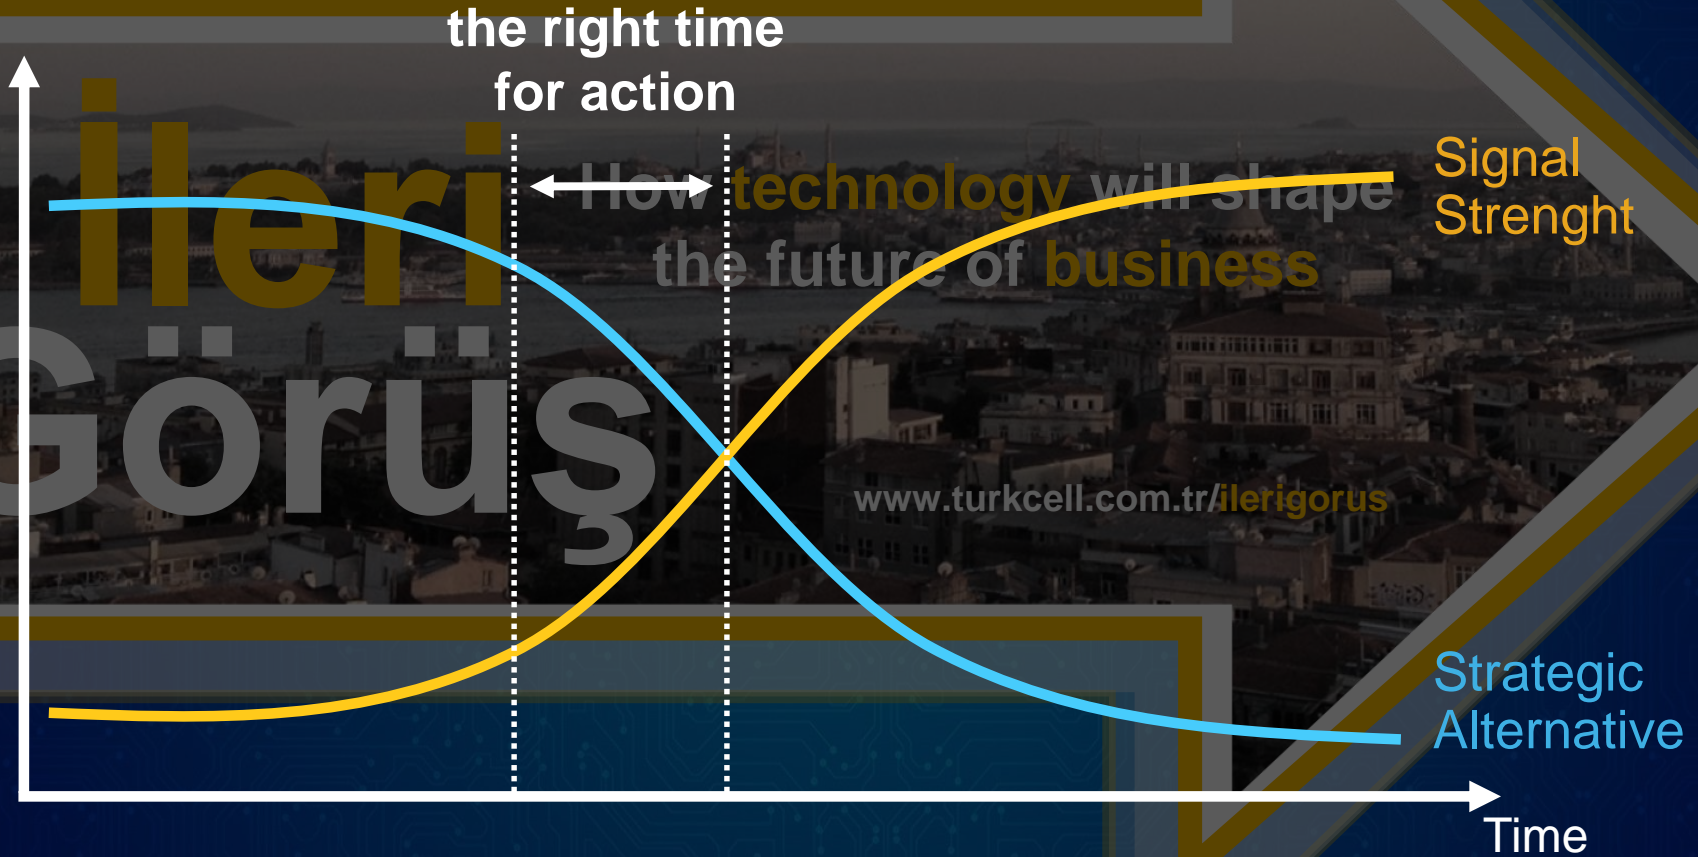

Dance with Foresight